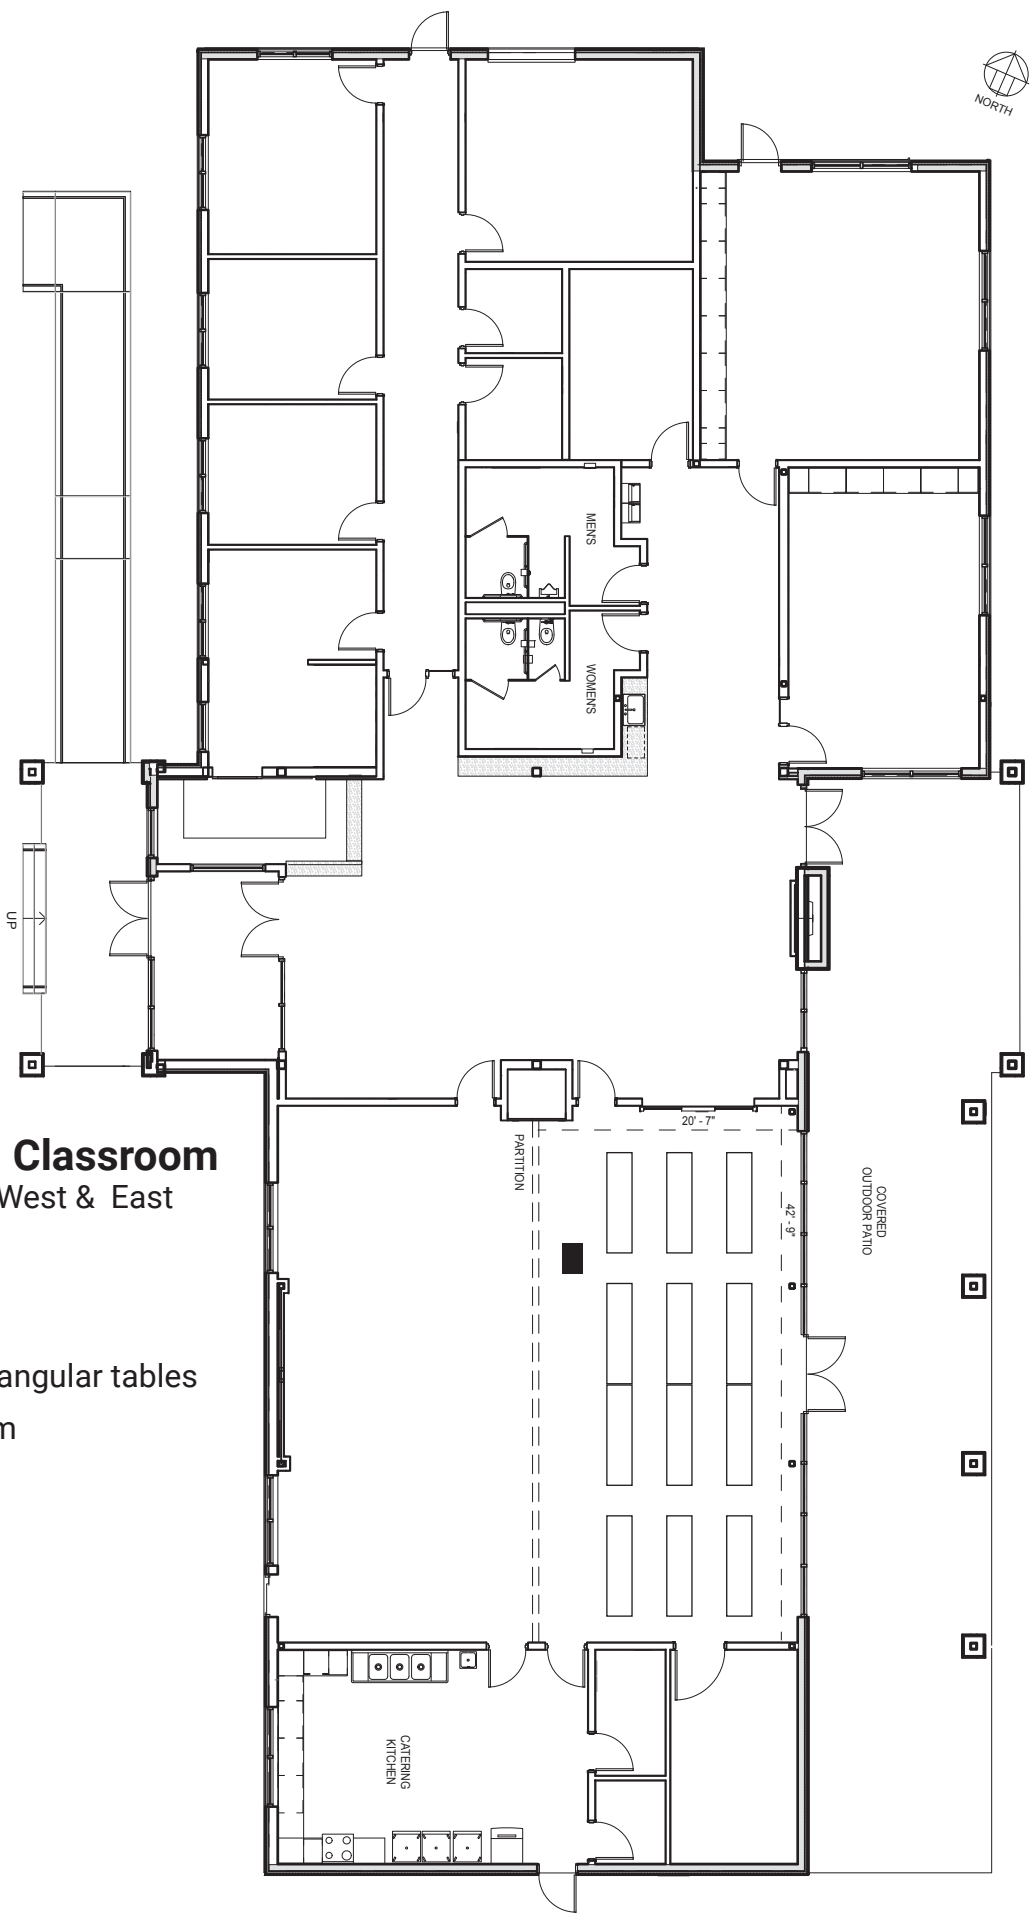

Option K - Banquet

Multipurpose East
Capacity: 60

- 60** chairs
- 10** 60" round tables
- 1** 8' rectangular table

Option L - Classroom

Multipurpose East
Capacity: 56

- 56** chairs
- 14** 8' rectangular tables
- 1** podium

Option M - Classroom

Multipurpose West & East

Capacity: 48

48 chairs

12 8' rectangular tables

1 podium

Option N - Theater
Multipurpose East
Capacity: 48

48 chairs
1 podium

Option 0 - Theater
Multipurpose East
Capacity: 53

53 chairs
1 podium