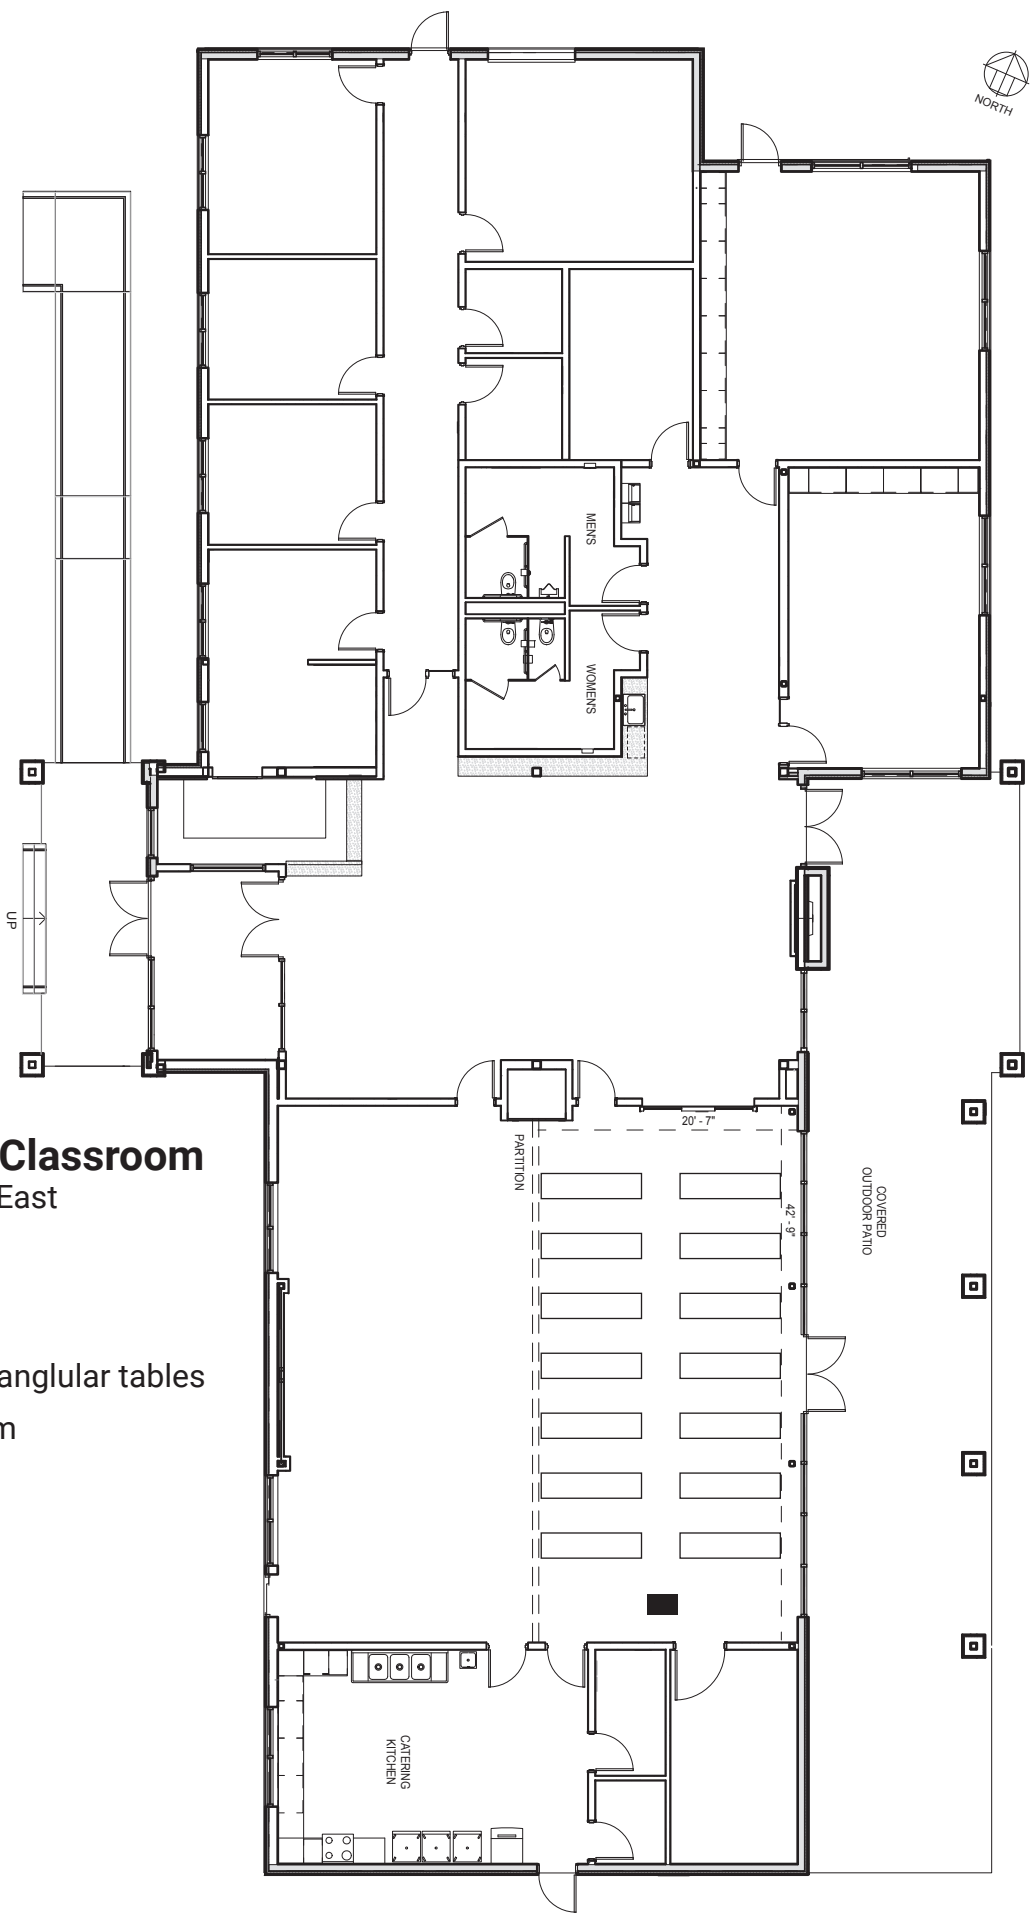

Option K - Banquet

Multipurpose East
Capacity: 60

- 60** chairs
- 10** 60" round tables
- 1** 8' rectangular table

Option L - Classroom

Multipurpose East
Capacity: 56

- 56** chairs
- 14** 8' rectangular tables
- 1** podium

Option M - Classroom

Multipurpose West & East

Capacity: 48

48 chairs

12 8' rectangular tables

1 podium

Option N - Theater
Multipurpose East
Capacity: 48

48 chairs
1 podium

Option 0 - Theater
Multipurpose East
Capacity: 53

53 chairs
1 podium