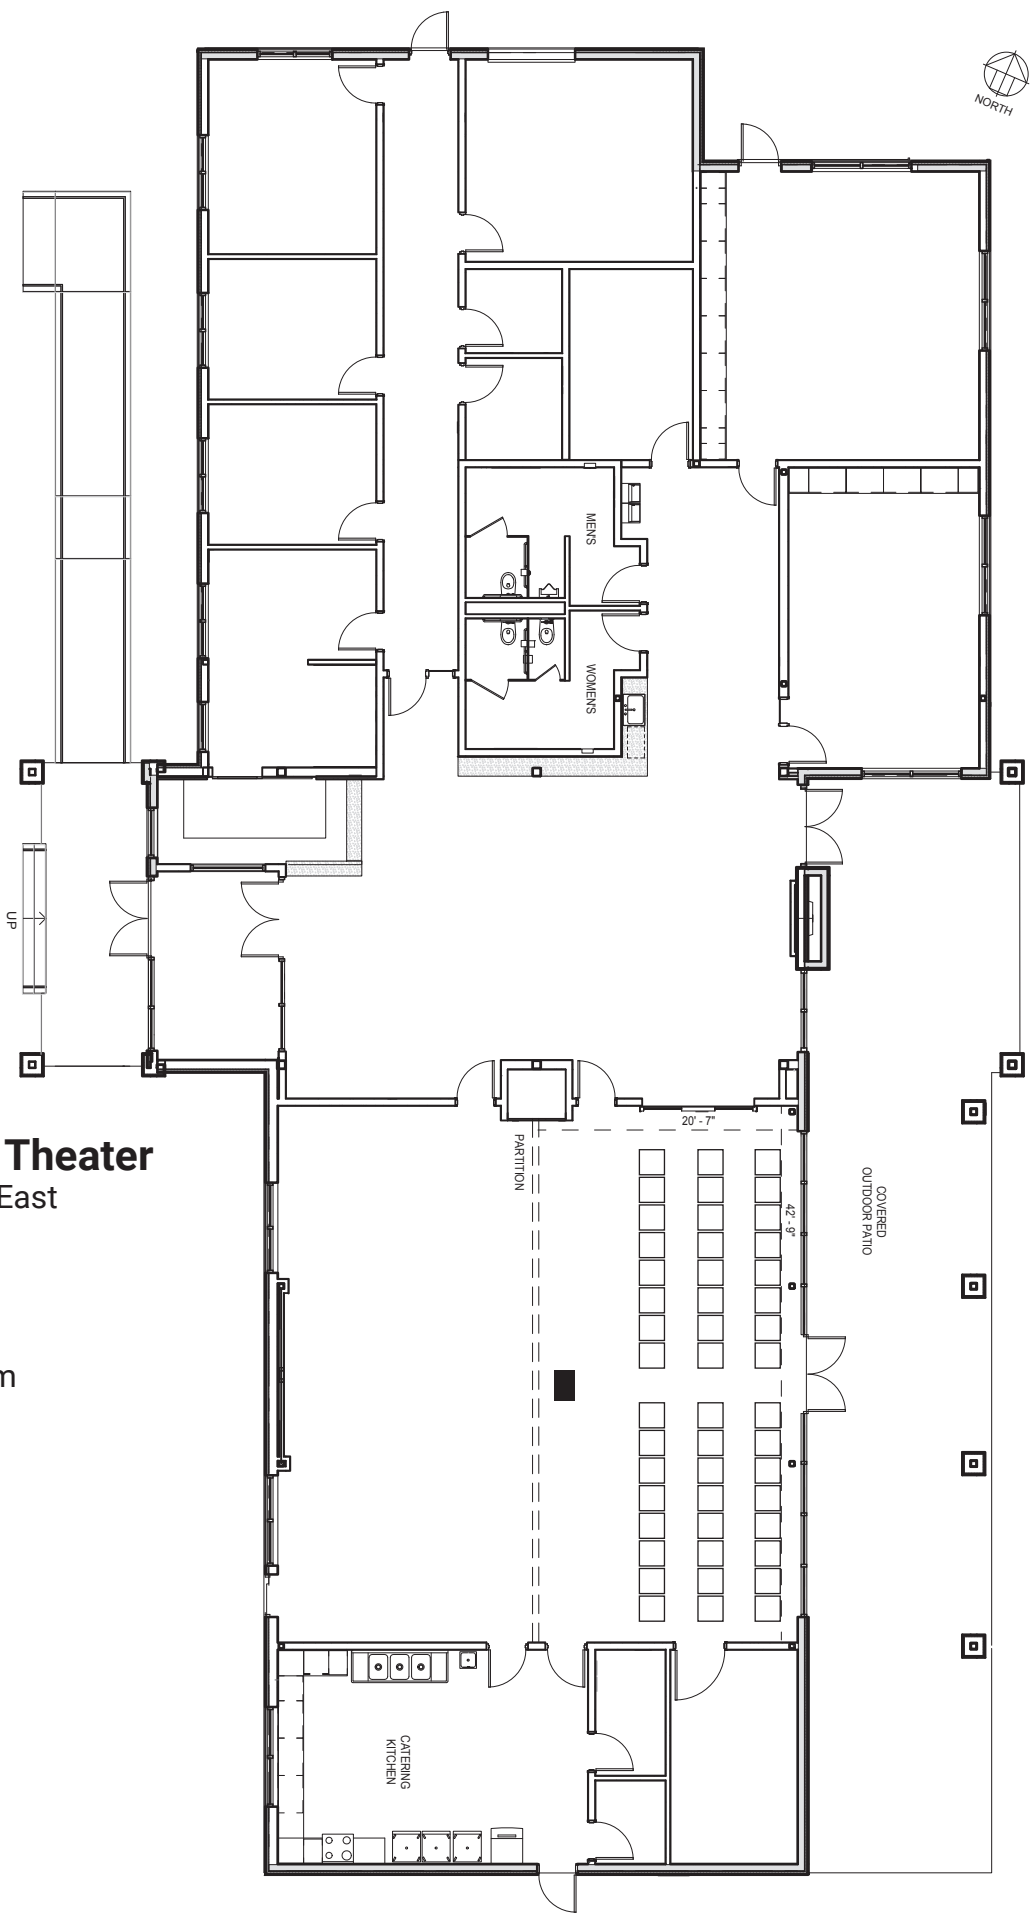

Option K - Banquet

Multipurpose East
Capacity: 60

- 60** chairs
- 10** 60" round tables
- 1** 8' rectangular table

Option L - Classroom

Multipurpose East
Capacity: 56

- 56** chairs
- 14** 8' rectangular tables
- 1** podium

Option M - Classroom

Multipurpose West & East

Capacity: 48

48 chairs

12 8' rectangular tables

1 podium

Option N - Theater
Multipurpose East
Capacity: 48

48 chairs
1 podium

Option 0 - Theater
Multipurpose East
Capacity: 53

53 chairs
1 podium