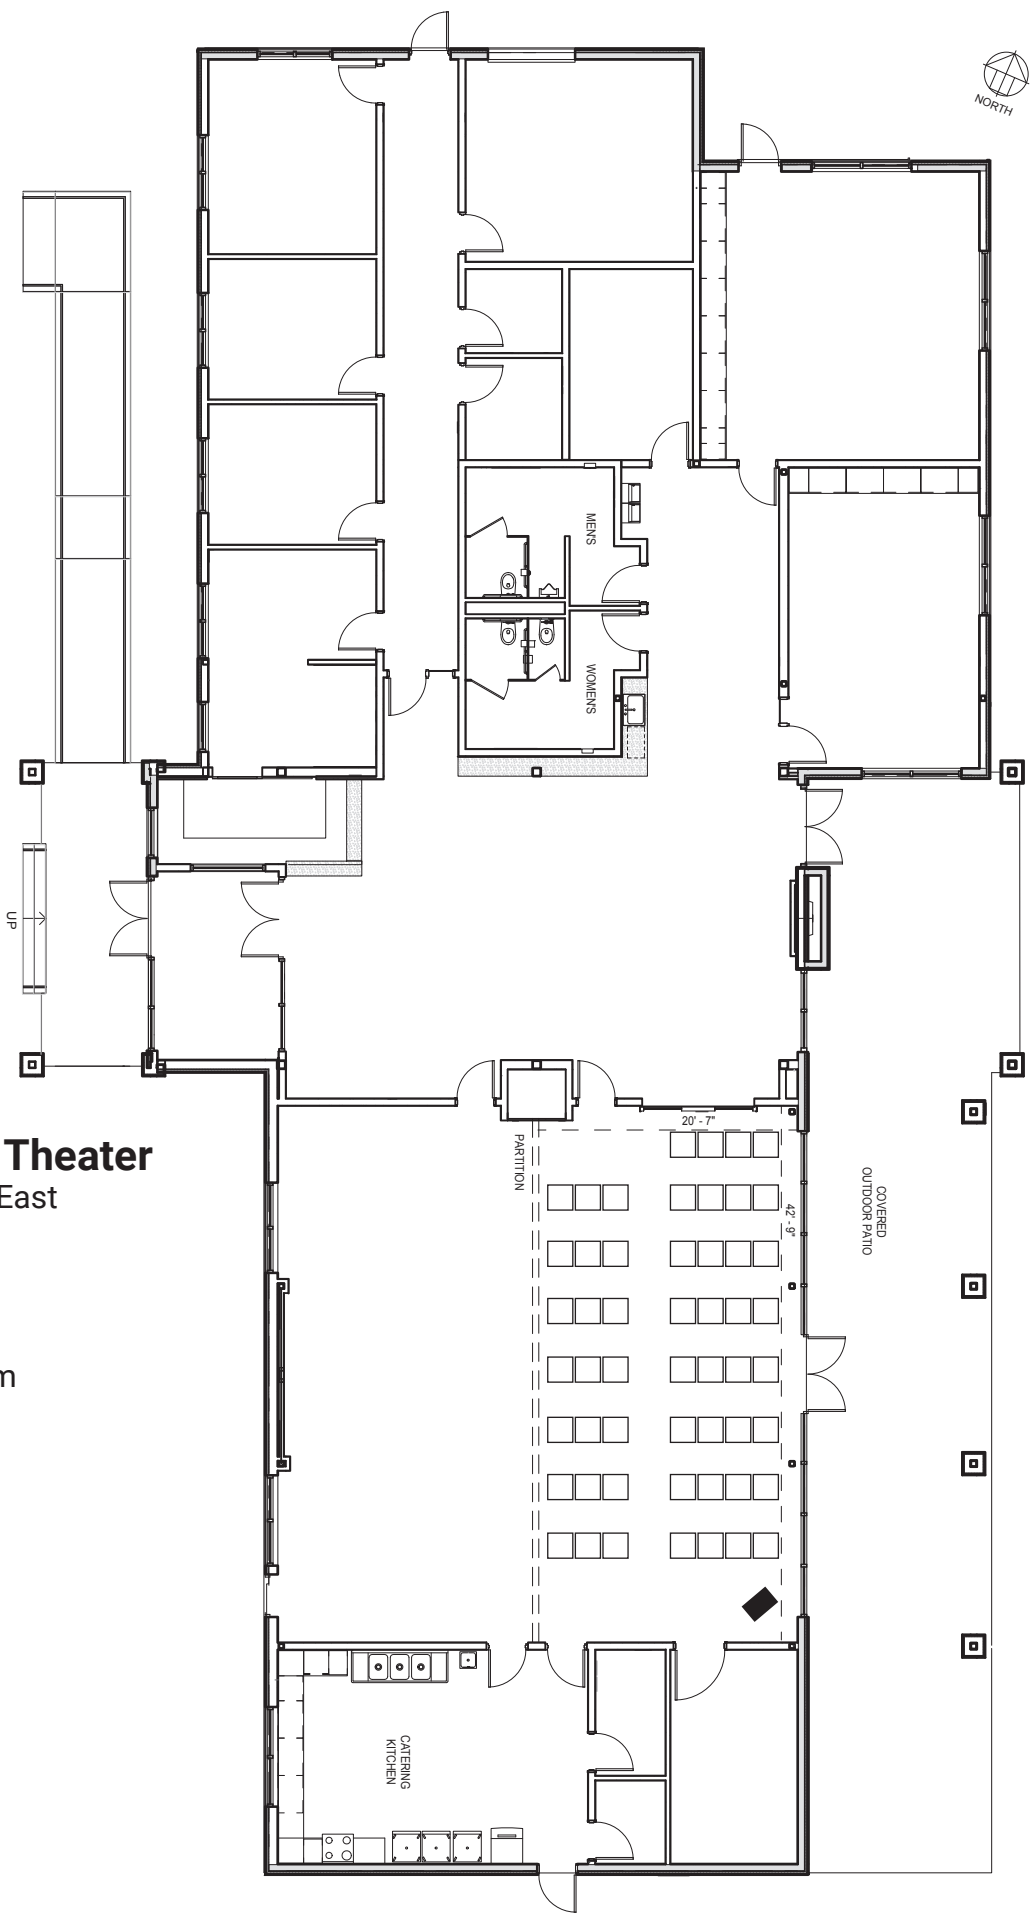

Option K - Banquet

Multipurpose East
Capacity: 60

- 60** chairs
- 10** 60" round tables
- 1** 8' rectangular table

Option L - Classroom

Multipurpose East
Capacity: 56

- 56** chairs
- 14** 8' rectangular tables
- 1** podium

Option M - Classroom

Multipurpose West & East

Capacity: 48

48 chairs

12 8' rectangular tables

1 podium

Option N - Theater
Multipurpose East
Capacity: 48

48 chairs
1 podium

Option 0 - Theater
Multipurpose East
Capacity: 53

53 chairs
1 podium