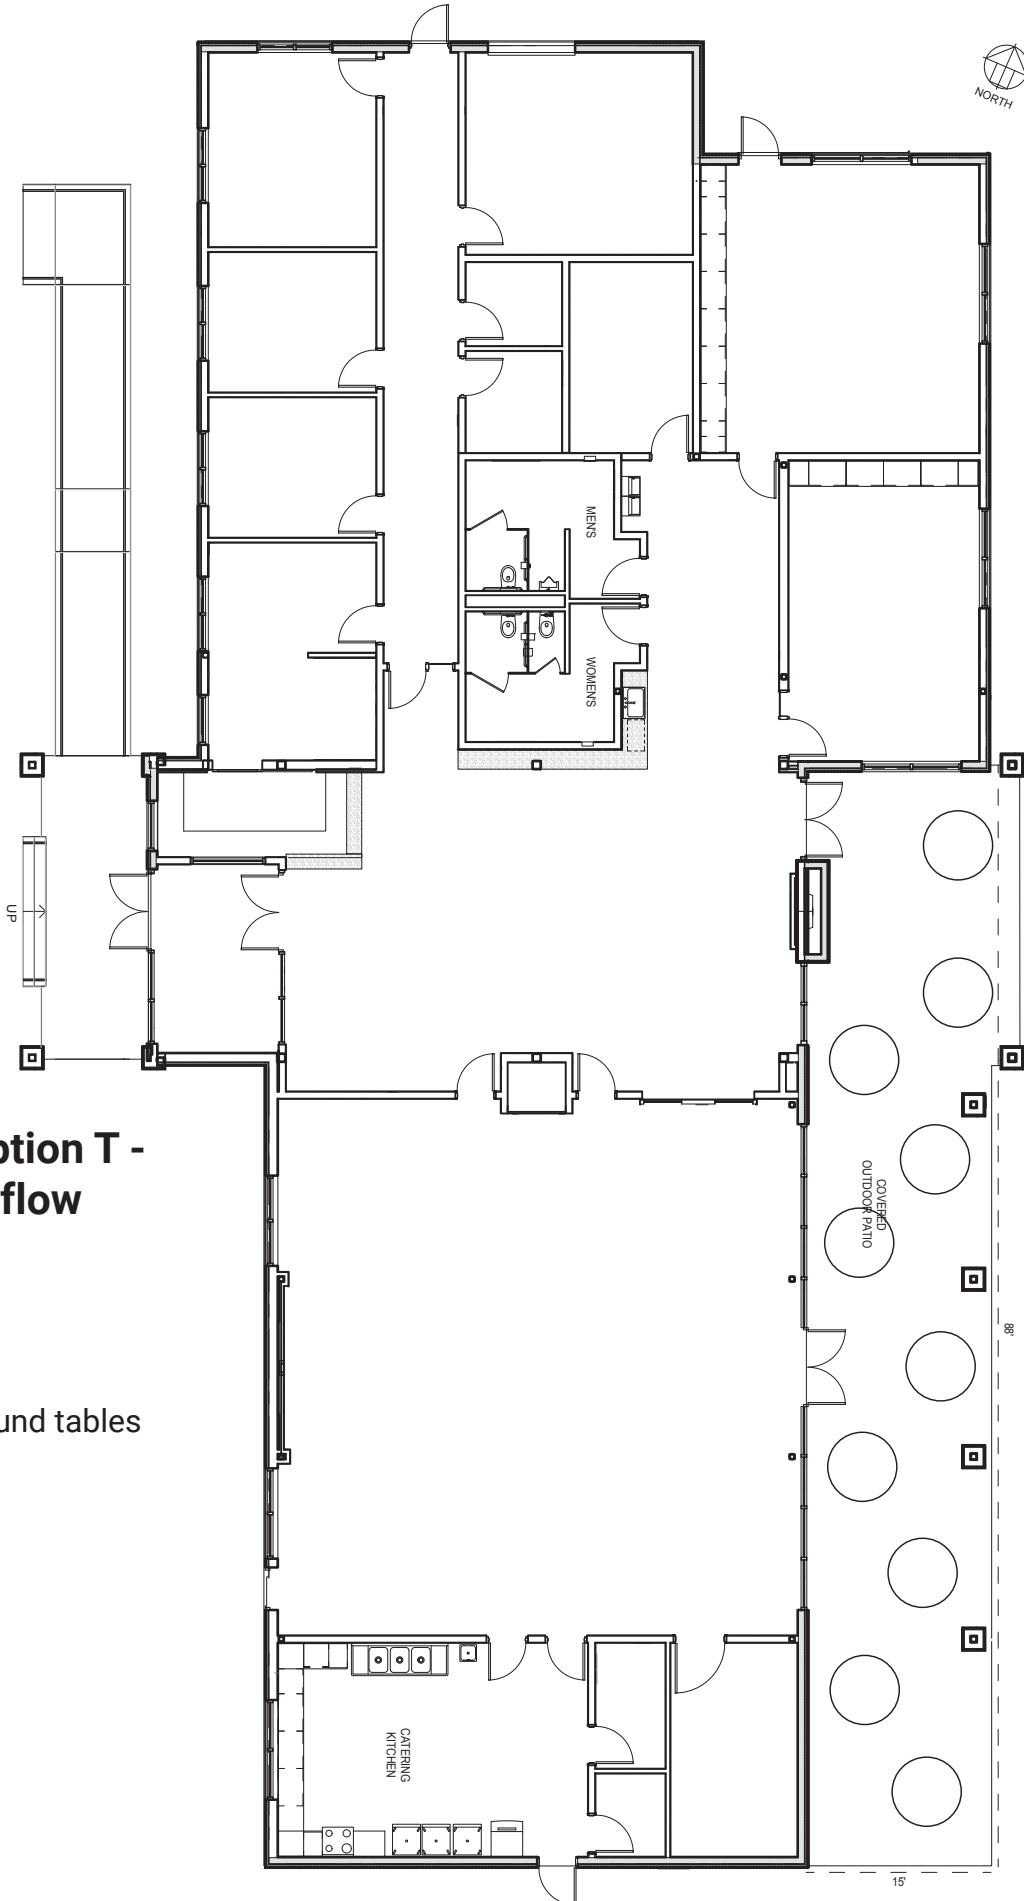

**Add-On Option S -  
Patio Ceremony**

Patio

Capacity: 120 (113 seated plus  
7 standing)

**113** chairs

**Add-On Option T -  
Patio Overflow**

Patio  
Capacity: 60

- 60** chairs
- 10** 60" round tables