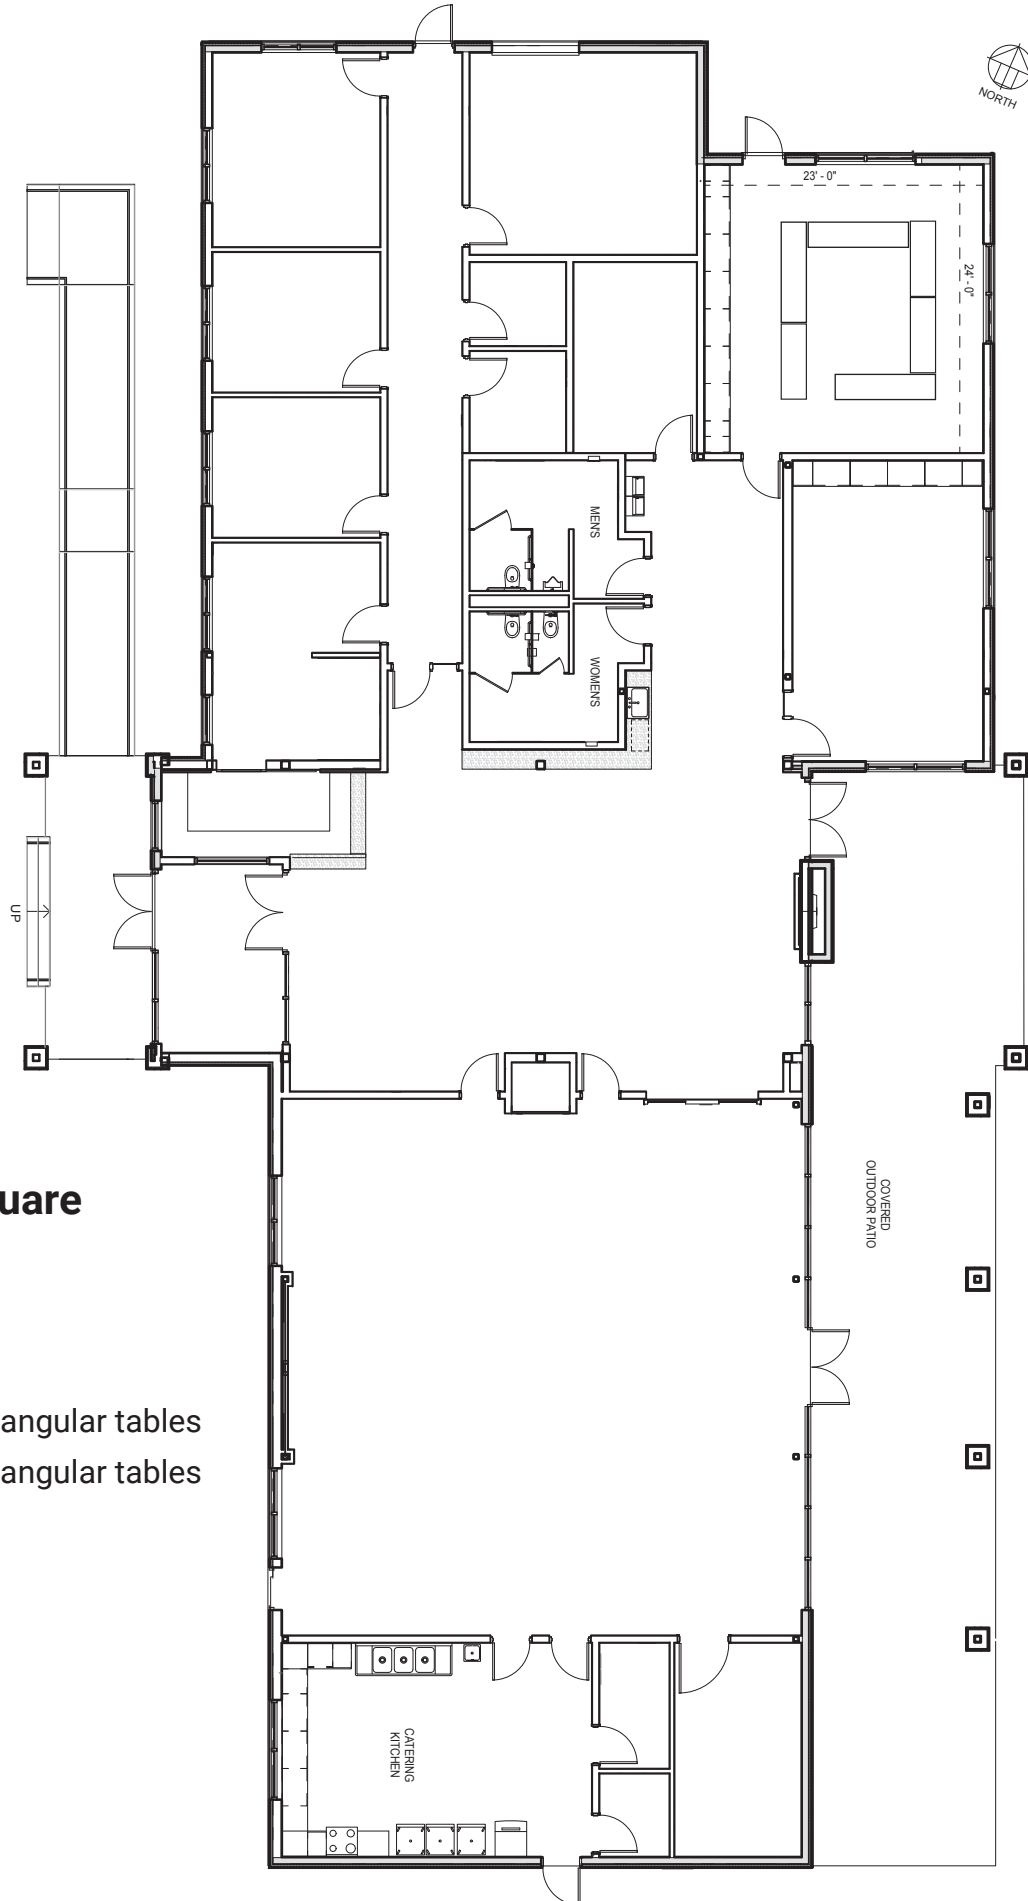

**Option P - Banquet**

Cottonwood  
Capacity: 30

- 30** chairs
- 5** 60" round tables
- 2** 8' rectangular tables

### Option Q - Classroom

Cottonwood  
Capacity: 24

**24** chairs

**6** 8' rectangular tables

**1** podium

**Option R -  
Hollow Square**

Cottonwood  
Capacity: 23

- 23** chairs
- 3** 8' rectangular tables
- 3** 6' rectangular tables