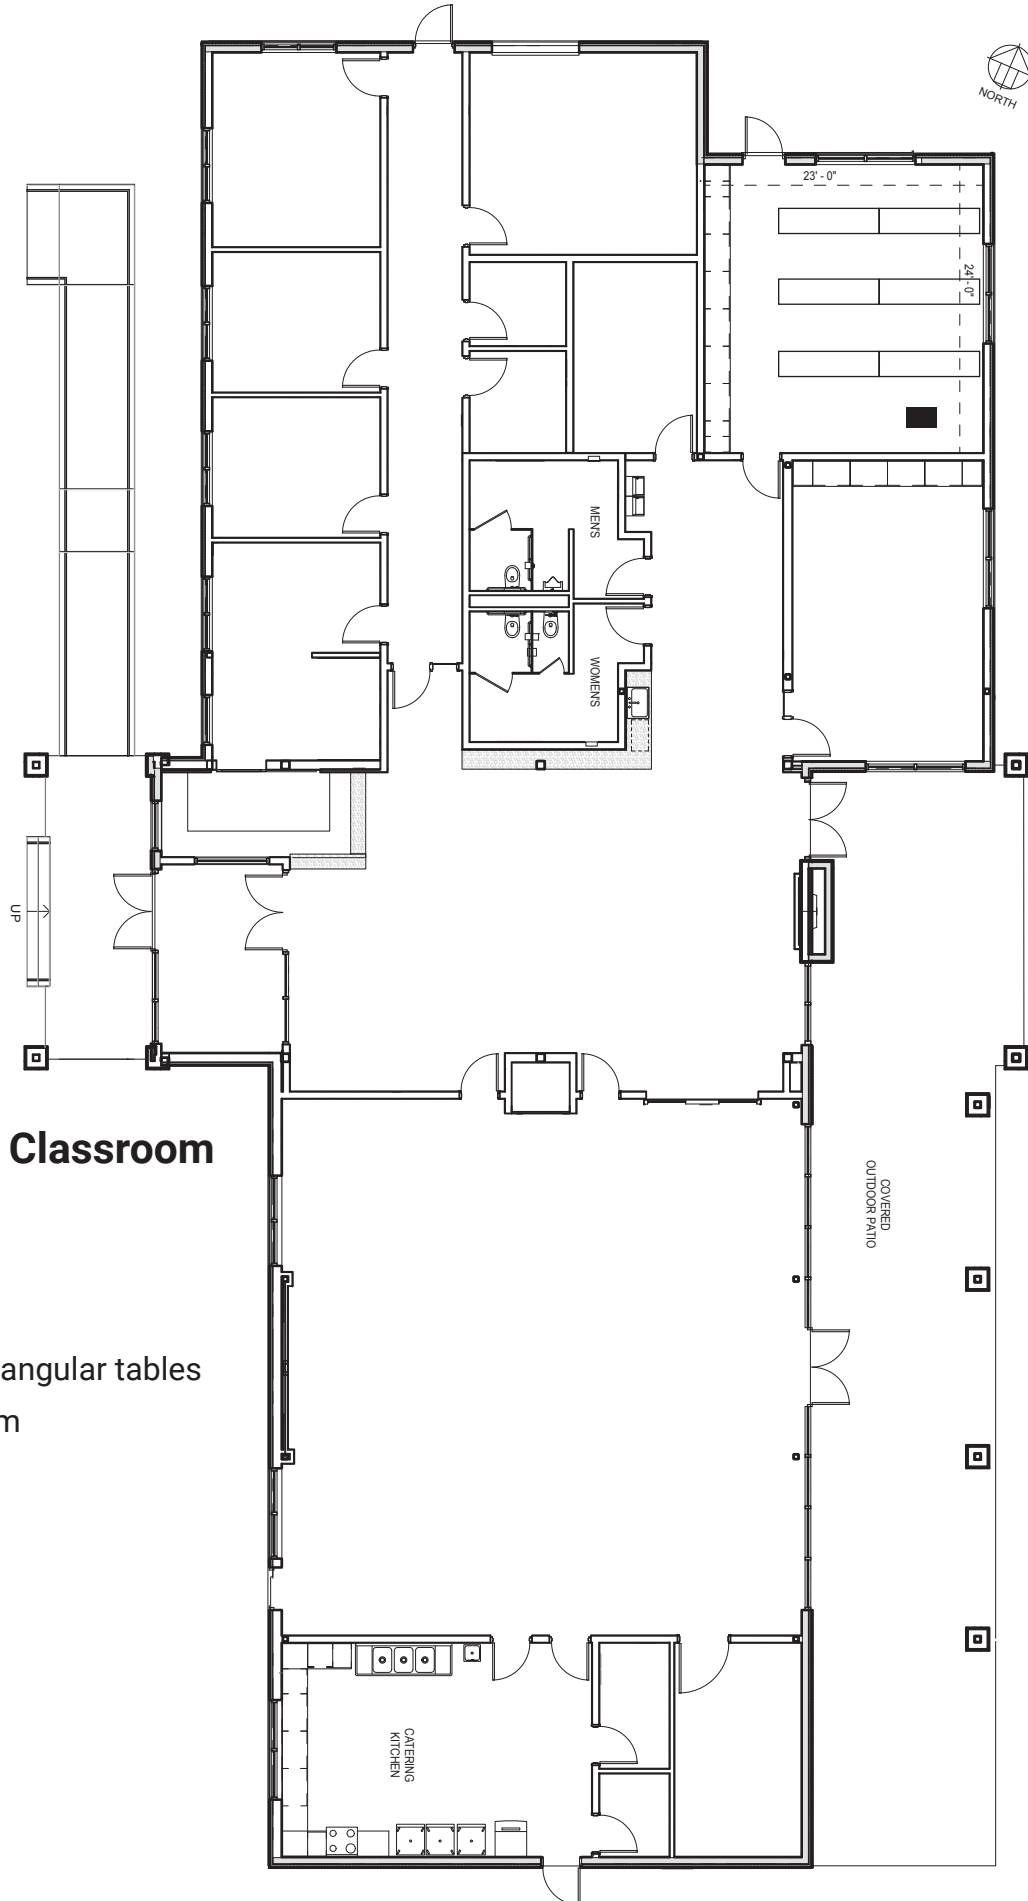

**Option P - Banquet**

Cottonwood  
Capacity: 30

- 30** chairs
- 5** 60" round tables
- 2** 8' rectangular tables

### Option Q - Classroom

Cottonwood  
Capacity: 24

**24** chairs

**6** 8' rectangular tables

**1** podium

**Option R -  
Hollow Square**

Cottonwood  
Capacity: 23

- 23** chairs
- 3** 8' rectangular tables
- 3** 6' rectangular tables