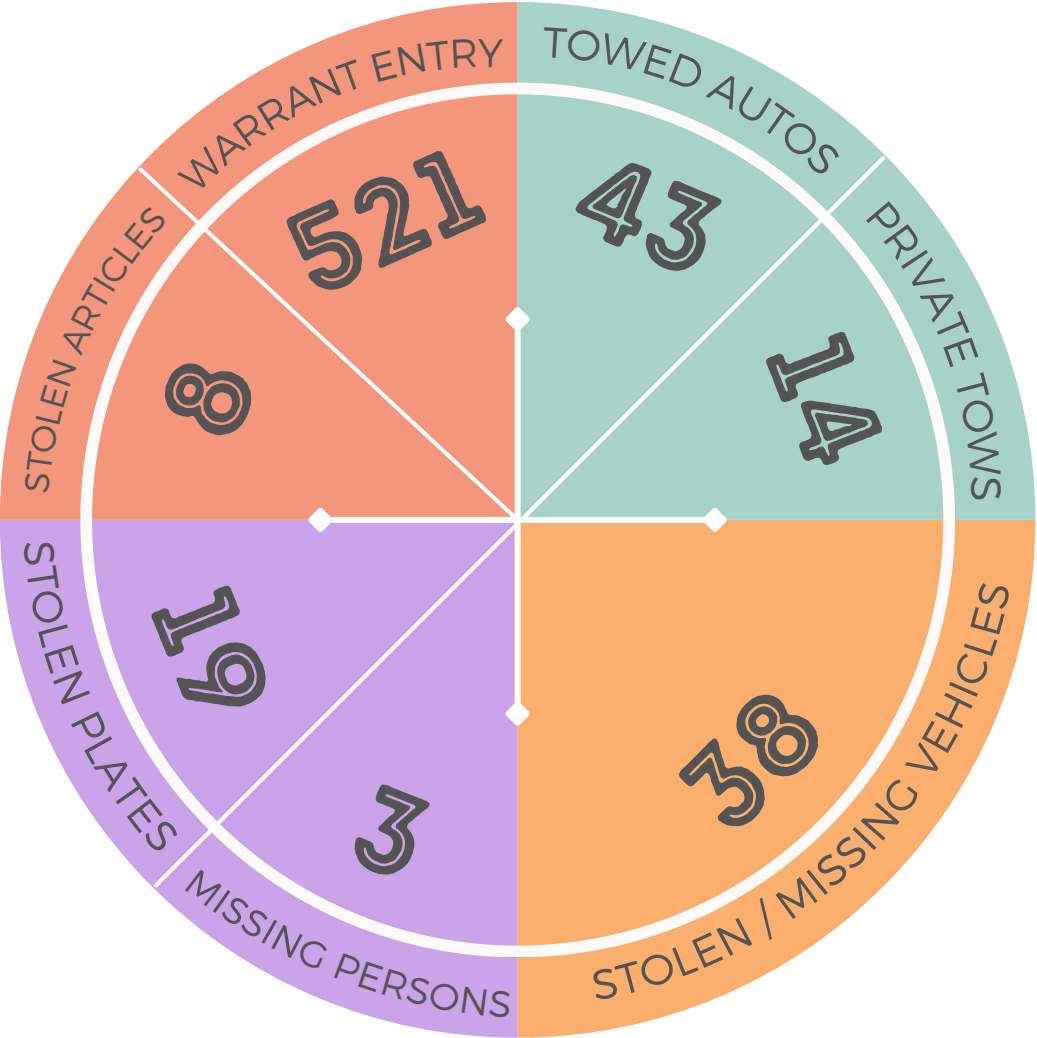

COMMUNICATIONS 2024 - 3RD QUARTER

DISPATCH ENTRIES

CAD INCIDENTS
6,006

AVERAGE DAILY
CAD INCIDENTS
66.00