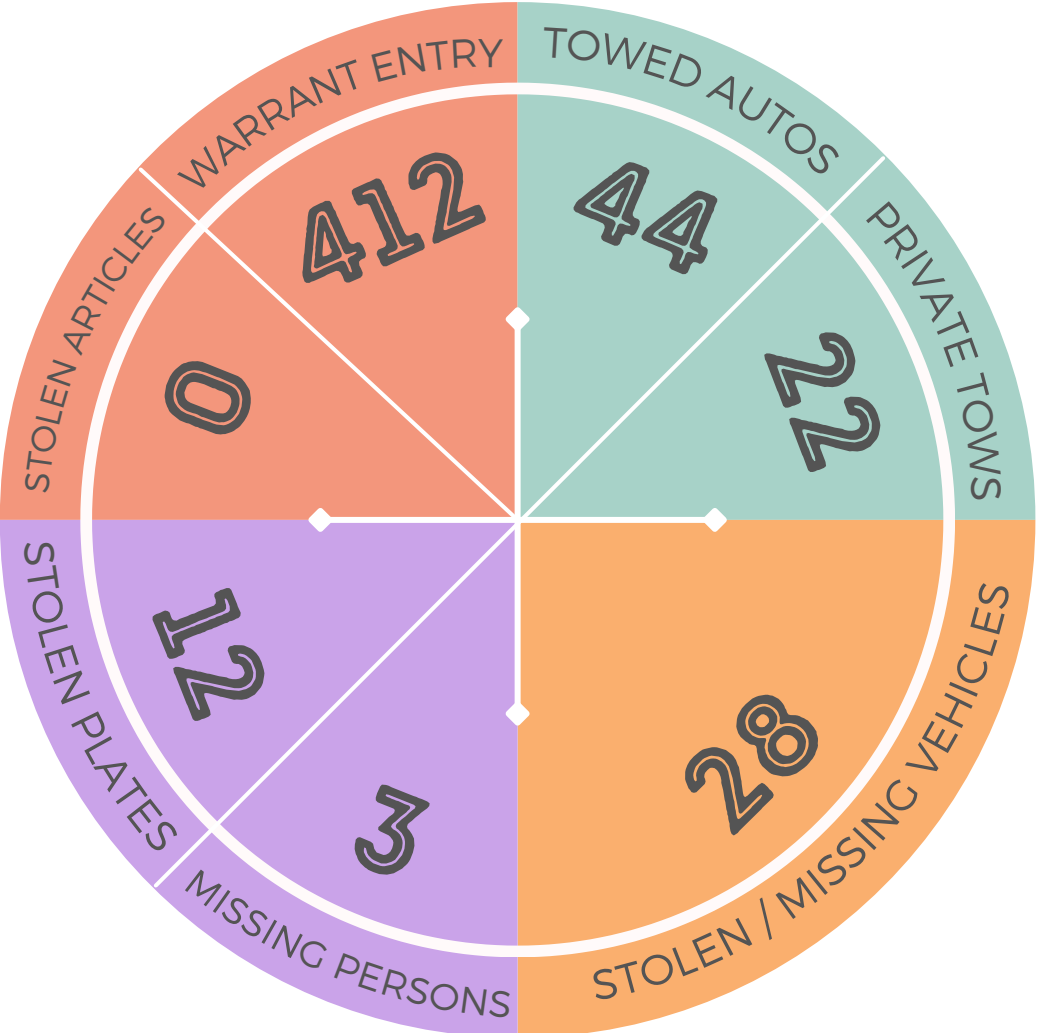

# COMMUNICATIONS 2024 - 2ND QUARTER

DISPATCH ENTRIES

CAD INCIDENTS  
5,764

AVERAGE DAILY  
CAD INCIDENTS  
63.34