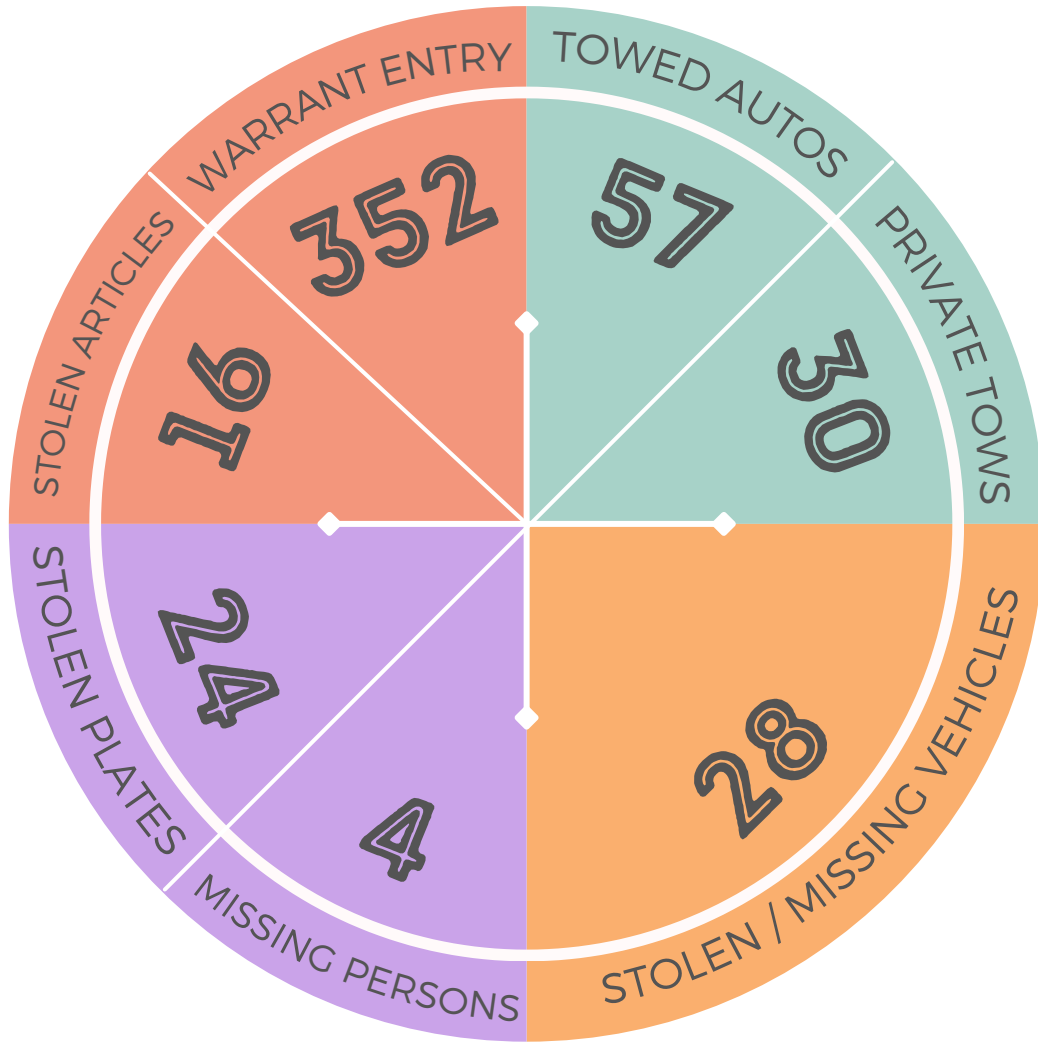

COMMUNICATIONS 2024 - 1ST QUARTER

DISPATCH ENTRIES

CAD INCIDENTS
5,742

AVERAGE DAILY
CAD INCIDENTS
63.10