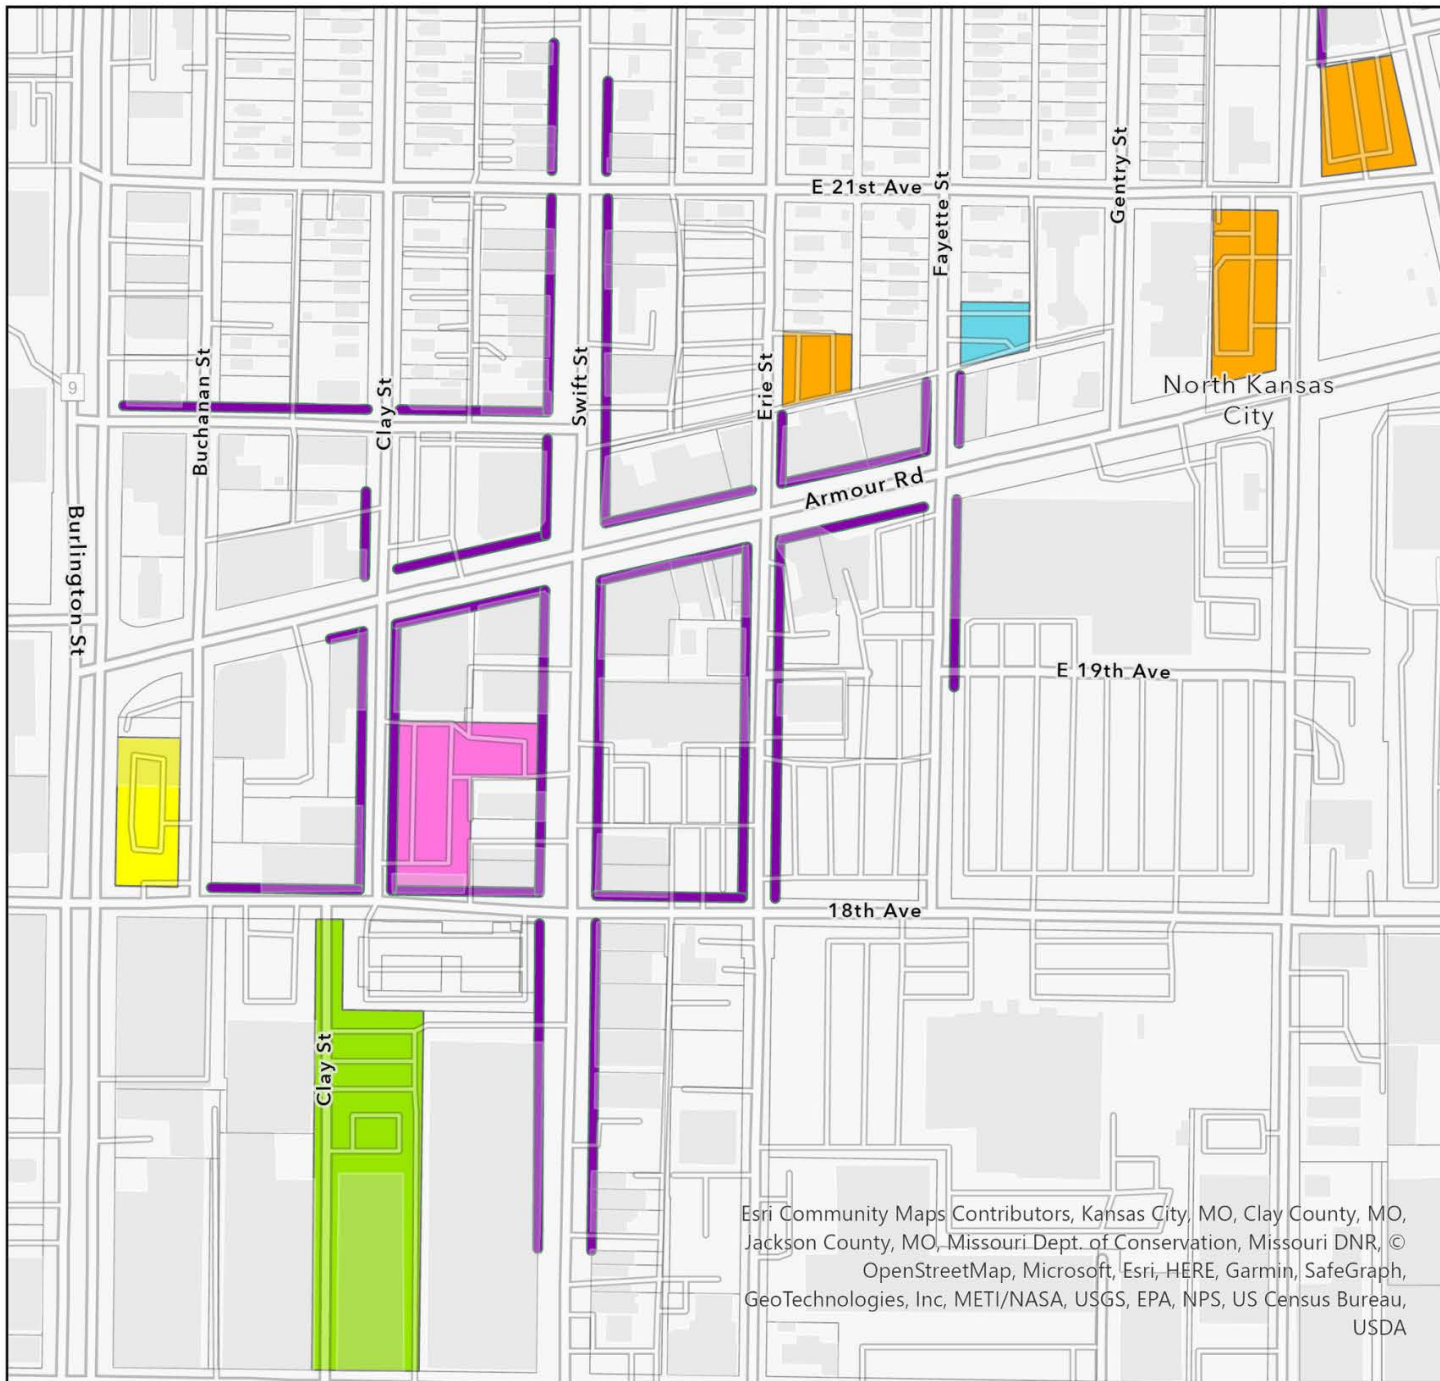

# Parking Map

## Street Parking

-  2-hr parking, 8 a.m. to 6 p.m. except weekends/holidays

## Parking Lot / Hours of Use

-  5 a.m. to midnight  
Free / Public
-  6 a.m. to 3 a.m.  
Free / Public
-  Business Hours  
Free / Public
-  Weeknights - 5:30 p.m. to 6 a.m. and weekends  
Free / Public
-  24 Hours  
Paid / Private